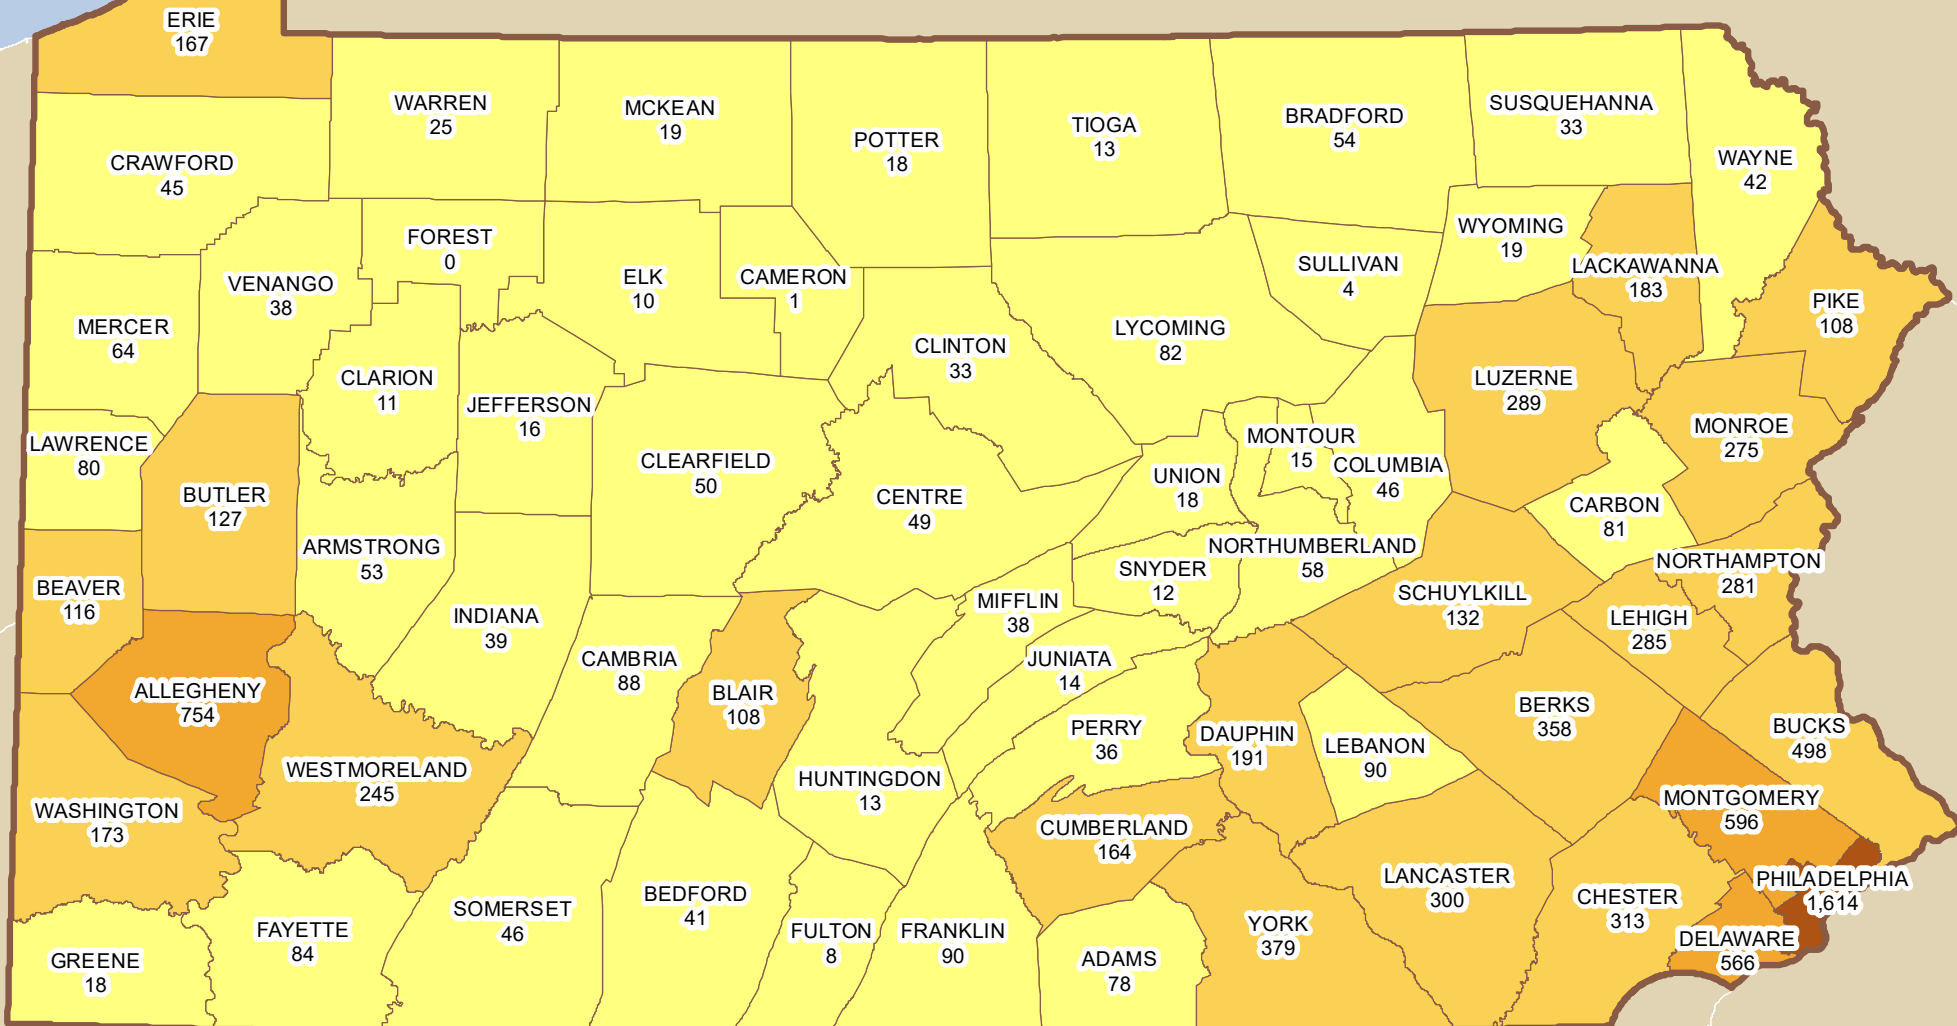

Lake Erie

Total Act 91 Notices by County Fourth Quarter 2016

Total Notices

- <100
- 100 - 500
- 501 - 1,000
- 1,001 - 1,614

Pennsylvania Total: 9,894