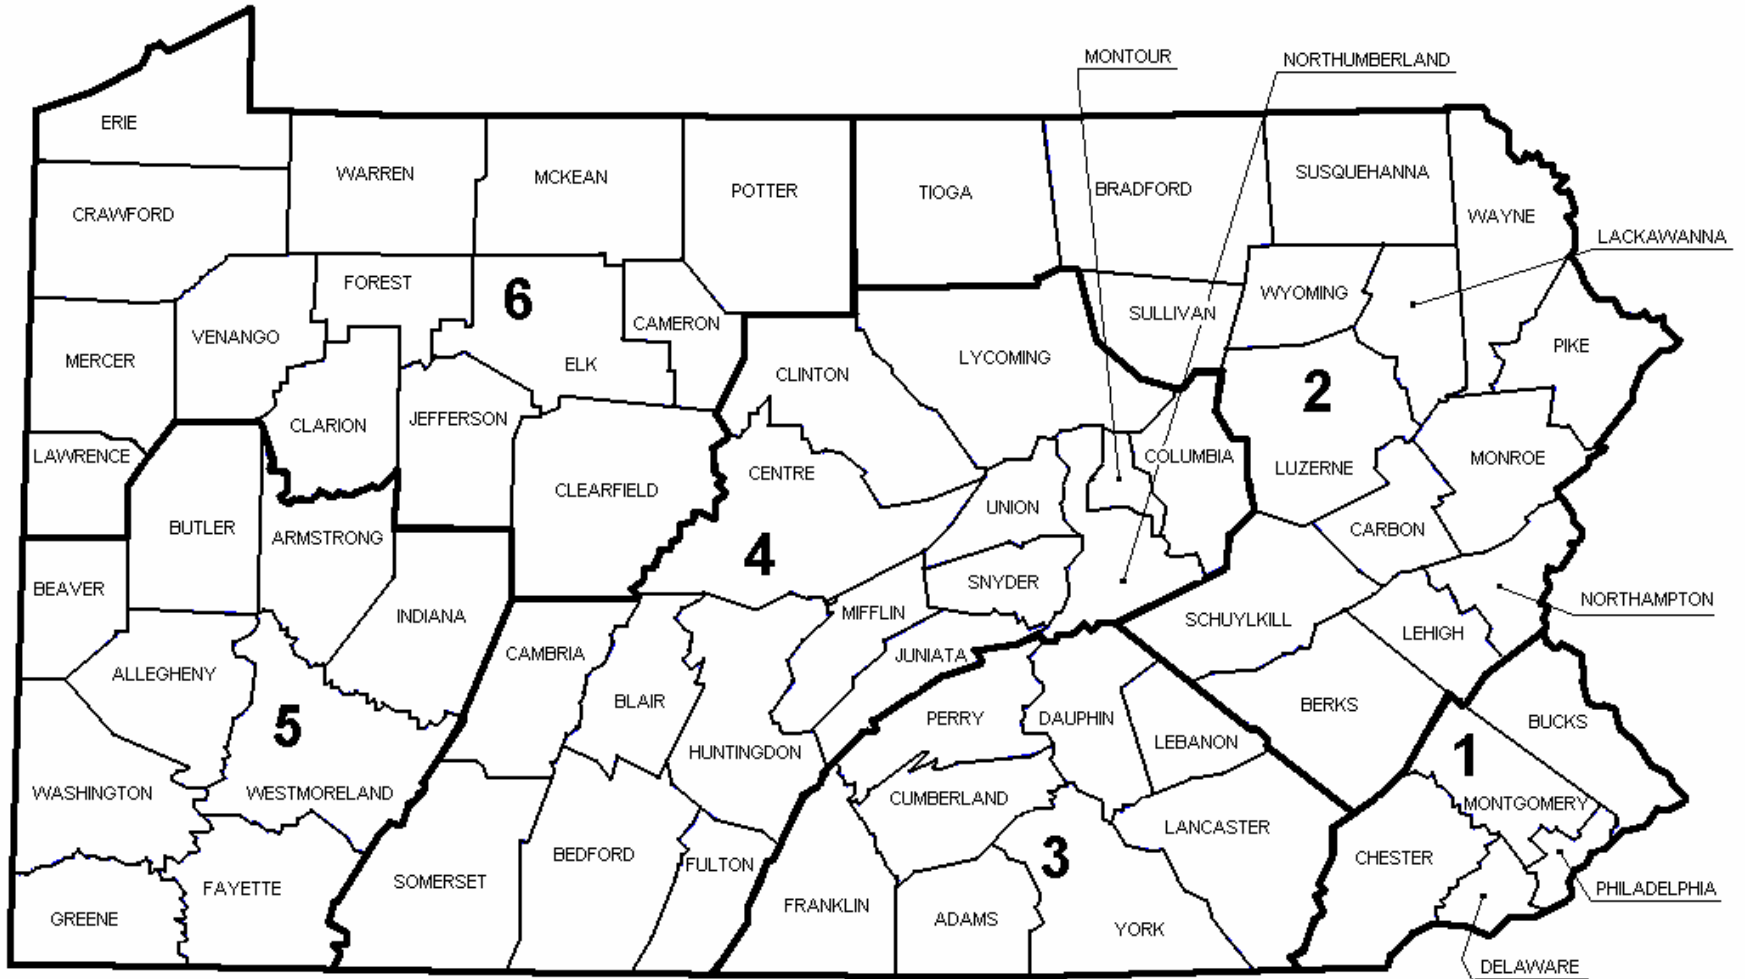

**DEPARTMENT OF COMMUNITY AND ECONOMIC DEVELOPMENT  
REGIONS & COUNTY MAP**

**DEPARTMENT OF COMMUNITY AND ECONOMIC DEVELOPMENT  
REGIONAL OFFICES**

**Region 1 – South East**

908 State Office Building  
Broad & Spring Garden Sts.  
Philadelphia, PA 19130  
(215) 560-2083

**Region 2 – North East**

201 Samters Building  
101 Penn Avenue  
Scranton, PA 18503-2025  
(570) 963-4573

**Region 3 & 4 – North & South  
Central**

400 North Street 4<sup>th</sup> Fl.  
Keystone Building  
Harrisburg, PA 17120  
(717) 720-7300

**Region 5 - South West**

1405 State Office Bldg.  
300 Liberty Avenue  
Pittsburgh, PA 15222  
(412) 565-5002

**Region 6 – North West**

1200 Lovell Place  
Erie, PA 16503  
(814) 871-4241