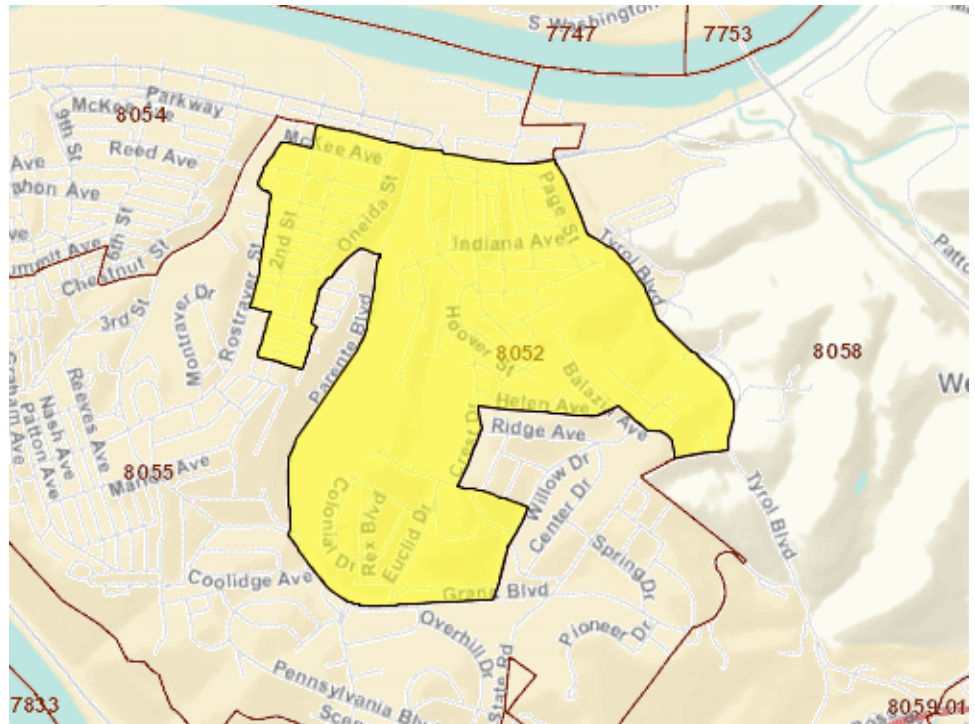

WESTMORELAND COUNTY Targeted Census Tract (8052) Within a Non-Target County

Legend:

Boundaries

- State
- '10 County
- '10 Census Tract

Features

- Major Road
- Street
- Stream/Waterbody

Your Selections

- Your Selections

Items in grey text are not visible at this zoom level

NOTE: Buyers purchasing a home in the census tract listed above are exempt from the first-time home buyer requirement. Also, higher income and purchase price limits generally apply. To determine the census tract of a specific property, visit www.ffiec.gov and click on Geocoding/Mapping System.