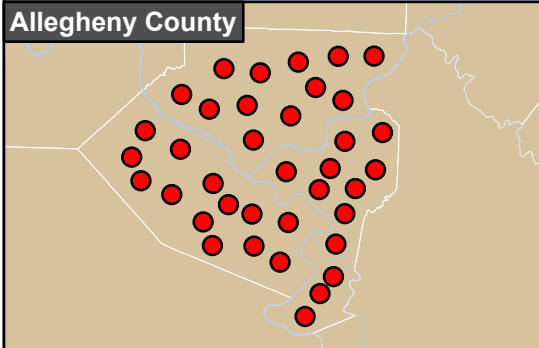

2025/26 PHARE Awarded Proposals

Allegheny County

Note: Each point represents an individual PHARE award. Points do not represent the actual project location. The four counties not highlighted did not submit a PHARE proposal. In addition to those shown above, there are 38 regional and 10 statewide housing partnerships being funded.

Philadelphia