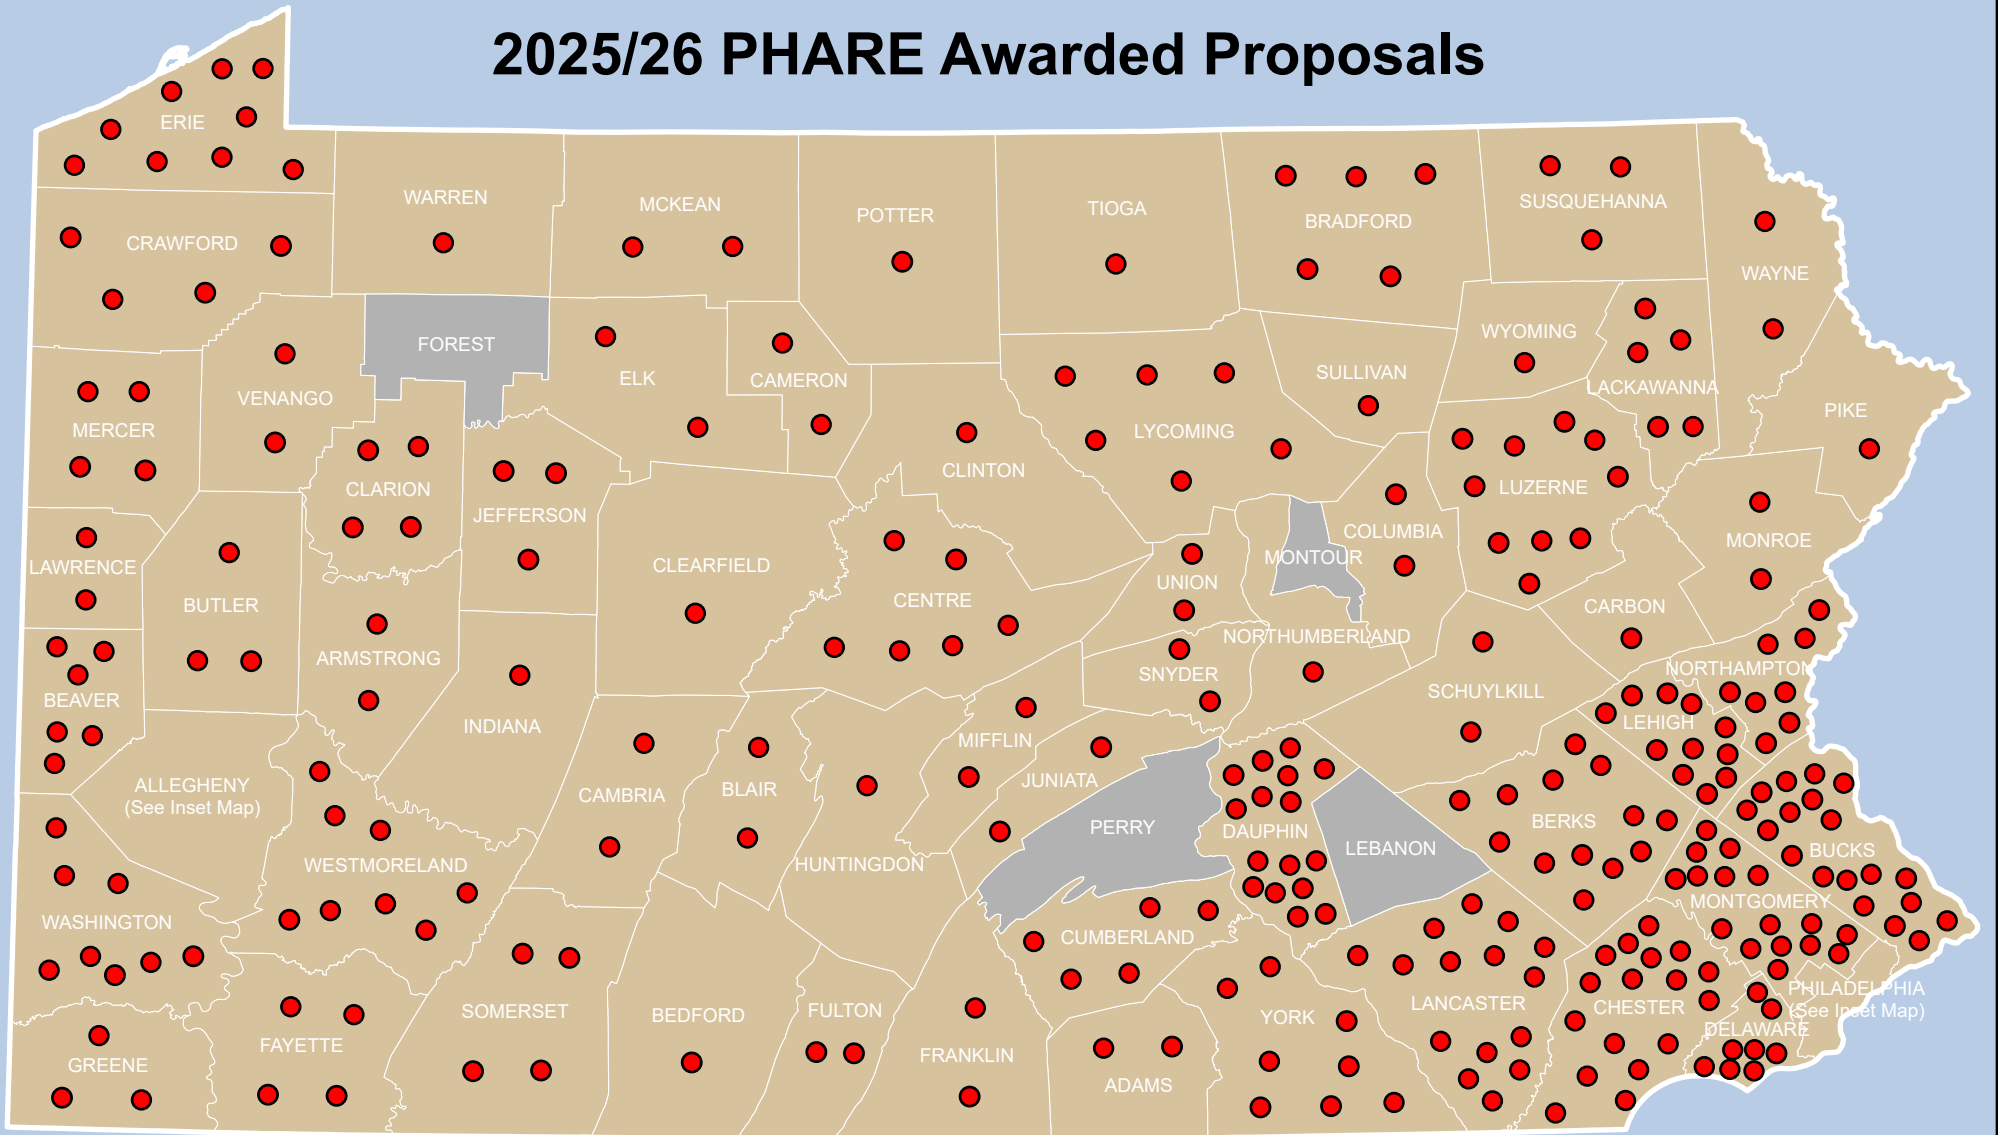

2025/26 PHARE Awarded Proposals

Allegheny County

Note: Each point represents an individual PHARE award. Points do not represent the actual project location. The four counties not highlighted did not submit a PHARE proposal. In addition to those shown above, there are 38 regional and 10 statewide housing partnerships being funded.

Philadelphia